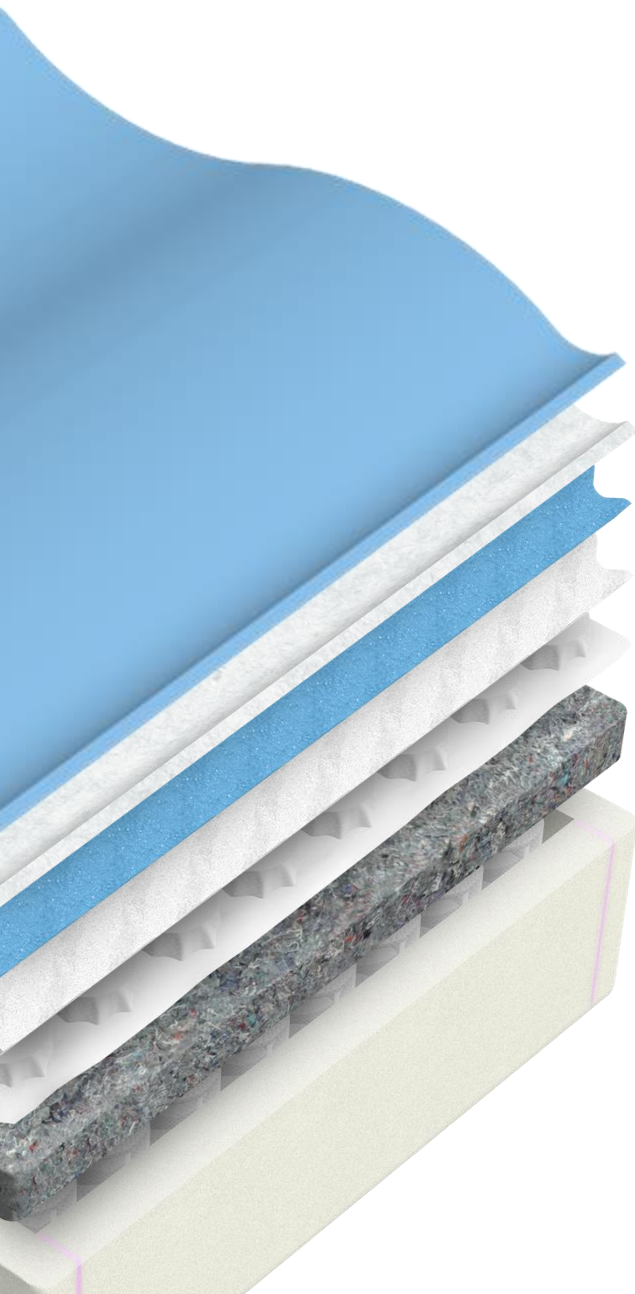

# GRANITE

MATELAS À PLATEAU COUSSIN – EUROTOP MATTRESS

# Accent pedic

Tissu rafraichissant  
Cooling fabric 

Tissu Mykonos blue  
Mykonos blue fabric

Fibre de polyester 3/4"  
3/4" Polyester fiber

Mousse\* gel 1/2"  
1/2" gel foam\*

Mousse\* ondulée 1 1/2"  
1 1/2" convoluted foam\*

Ressorts ensachés Nano 1"  
1" Nano pocket coils

Isolant feutre 3/8"  
3/8" felt insulator

Ressorts ensachés 7 zones dans un caisson en mousse\*  
7-zones pocket coils in a foam\* encased

	S/T	SXL/ TXL	D	G/Q	TG/K
	720	720	995	1140	1475
	780	882	1131	1386	1764
 + 	1500	1602	2126	2526	3239

\* Base de résine naturelle de plantes  
\* Made with natural plant resin

Bande / Border :  
TK372 Feather

Sommier rigide/ Wood foundation :  
Accent Pedic