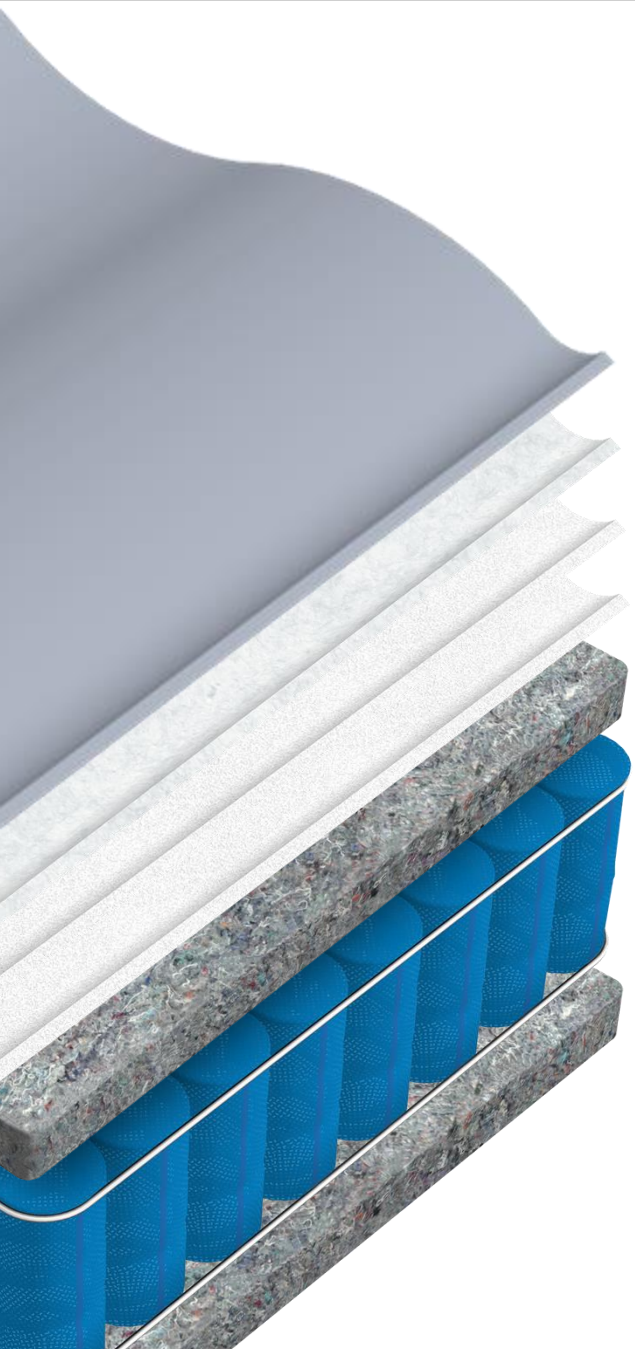

ZENO

MATELAS ROULÉ À PLATEAU RÉGULIER – TIGHT TOP ROLLED MATTRESS

Accent pedic

Tissu Web grey 4
Web grey 4 fabric

Fibre de polyester ¾"
¾" Polyester fiber

Mousse* 3/8"
3/8" Foam*

Mousse* 3/8"
3/8" Foam*

Isolant feutre 3/8"
3/8" felt insulator

Ressorts ensachés Perimax™
Perimax™ pocket coils

Isolant feutre 3/8"
3/8" felt insulator

	S/T	SXL/ TXL	D	G/Q	TG/K
	435	465	609	744	930

* Base de résine naturelle de plantes
* Made with natural plant resin

Bande / Border :
Black Brushed

Roulé en
boîte
Rolled in
a box

Sommier rigide/ Wood foundation :
Accent Pedic